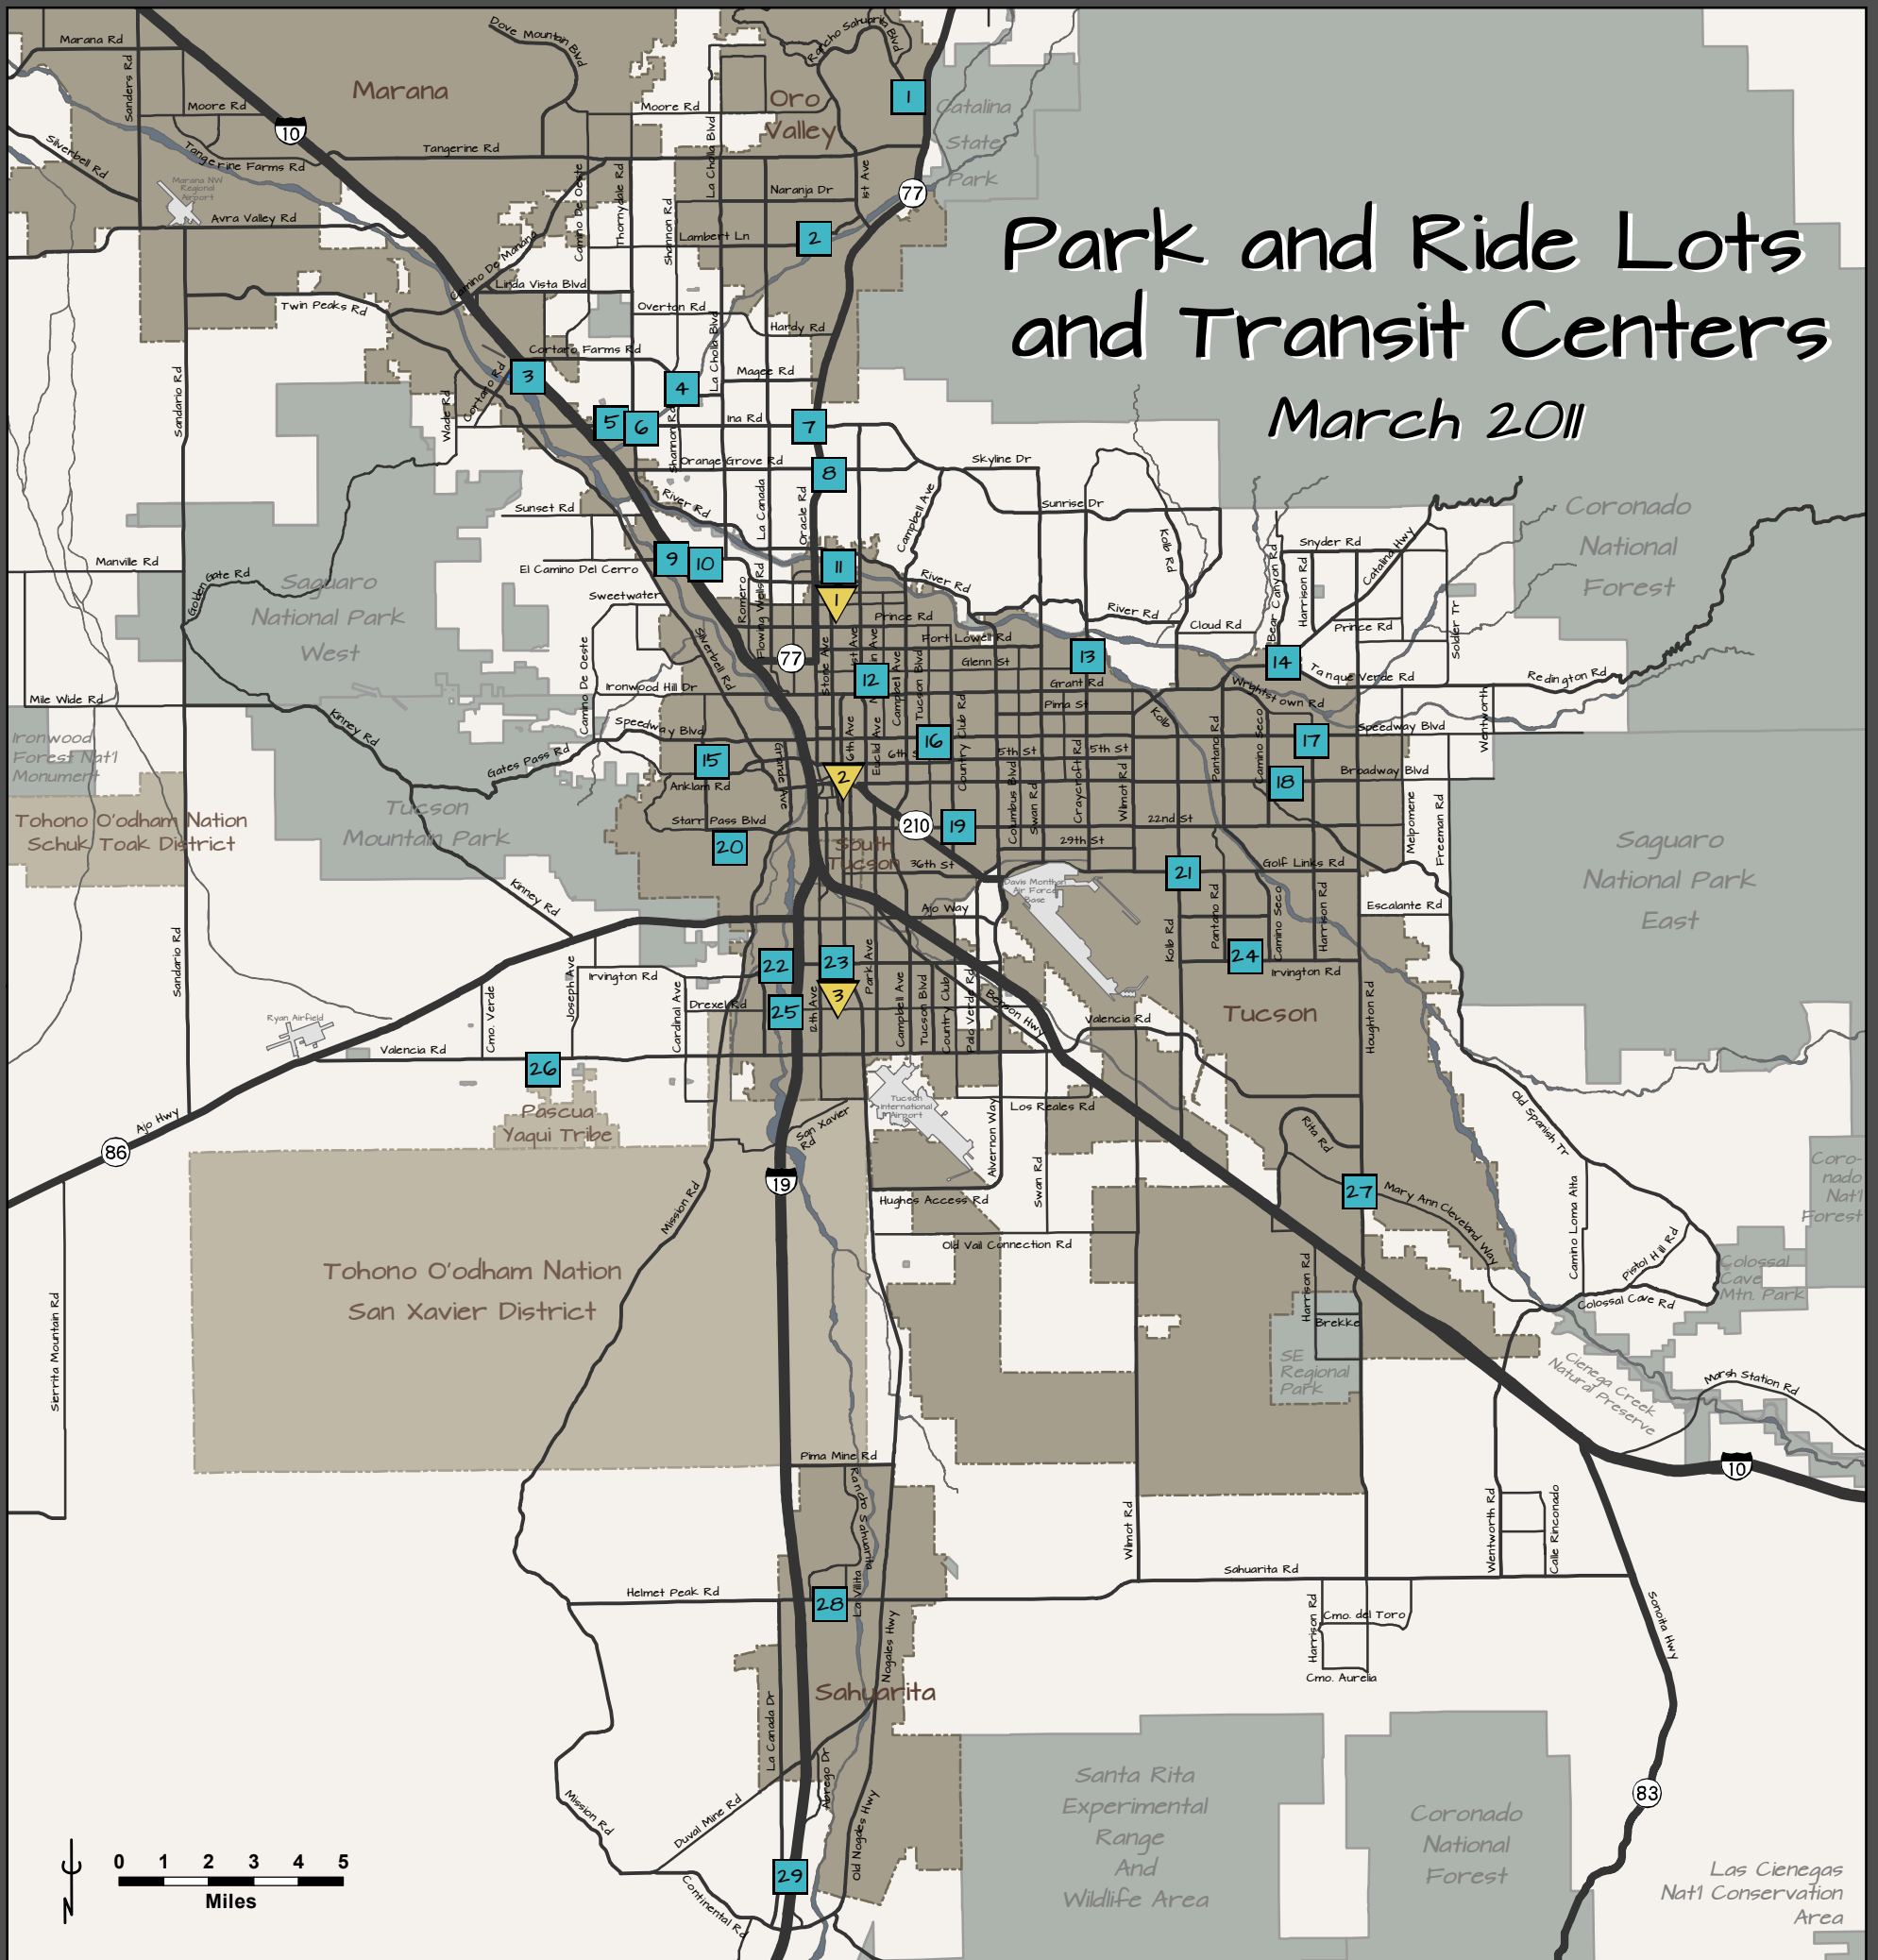

Park and Ride Lots and Transit Centers

March 2011

- | | | | |
|----|---|----|--|
| 1 | Rancho Vistoso - Innovation Park Dr and Rancho Vistoso Blvd | 23 | Laos Transit Center (6th Ave & Irvington) |
| 2 | Canada del Oro Riverfront Park - Lambert Ln at Riverfront Park | 24 | PCC East Campus (Fred Enke Dr & Irvington) |
| 3 | Marana - SW corner of Cortaro & AZ Pavillions Dr. | 25 | PCC Desert Vista Campus (Drexel & Calle Santa Cruz) |
| 4 | PCC Northwest Campus - Shannon & Campus Park Way, NW lot | 26 | Casino del Sol (AVA Amphitheater parking & Valencia) |
| 5 | Old Pueblo Plaza - NE corner of Ina and Oldfather Dr | 27 | Rita Ranch - Old Vail Rd and Houghton Rd |
| 6 | North Pima Center (SE Corner/North Pima Center) | 28 | Sahuarita Town Hall (Sahuarita & Desert Gem) |
| 7 | Ina & Via Ponte (SW Corner) | 29 | Green Valley Village (Front & Trader) |
| 8 | Oracle Plaza (SE Corner - Oracle & Orange Grove) | 1 | Tohono Tadaí Transit Center |
| 9 | HO & Ruthrauff (NE Corner of West Bound Frontage Rd.) | 2 | Ronstadt Transit Center |
| 10 | Victory Assembly of God Church (2561 W. Ruthrauff at Plane Ave) | 3 | Sun Tran Laos Transit Center |
| 11 | South of Tohono Tadaí Transit Center (Stone/Wetmore) | | |
| 12 | Coronado Baptist Church (2609 N. Park at Cooper) | | |
| 13 | Ft Lowell Park (2900 N. Craycroft at Glenn St) | | |
| 14 | Bear Canyon Plaza (NE Corner Catalina Hwy/Tanque Verde) | | |
| 15 | PCC West Campus (Greasewood & Anklam, NW Lot) | | |
| 16 | Himmel Park (1000 N. Tucson Blvd. at 1st St) | | |
| 17 | Speedway & Harrison (SunTran Lot at SW Corner) | | |
| 18 | Safeway Center (8740 E. Broadway at Camino Seco) | | |
| 19 | Reid Park (22nd St. at Randolph Way) | | |
| 20 | Archer Neighborhood Center (1665 S. La Cholla at San Marcos) | | |
| 21 | Golf Links & Kolb (SunTran Lot on South and East of Kolb) | | |
| 22 | Irvington & Santa Cruz River - City of Tucson lot at SW corner | | |