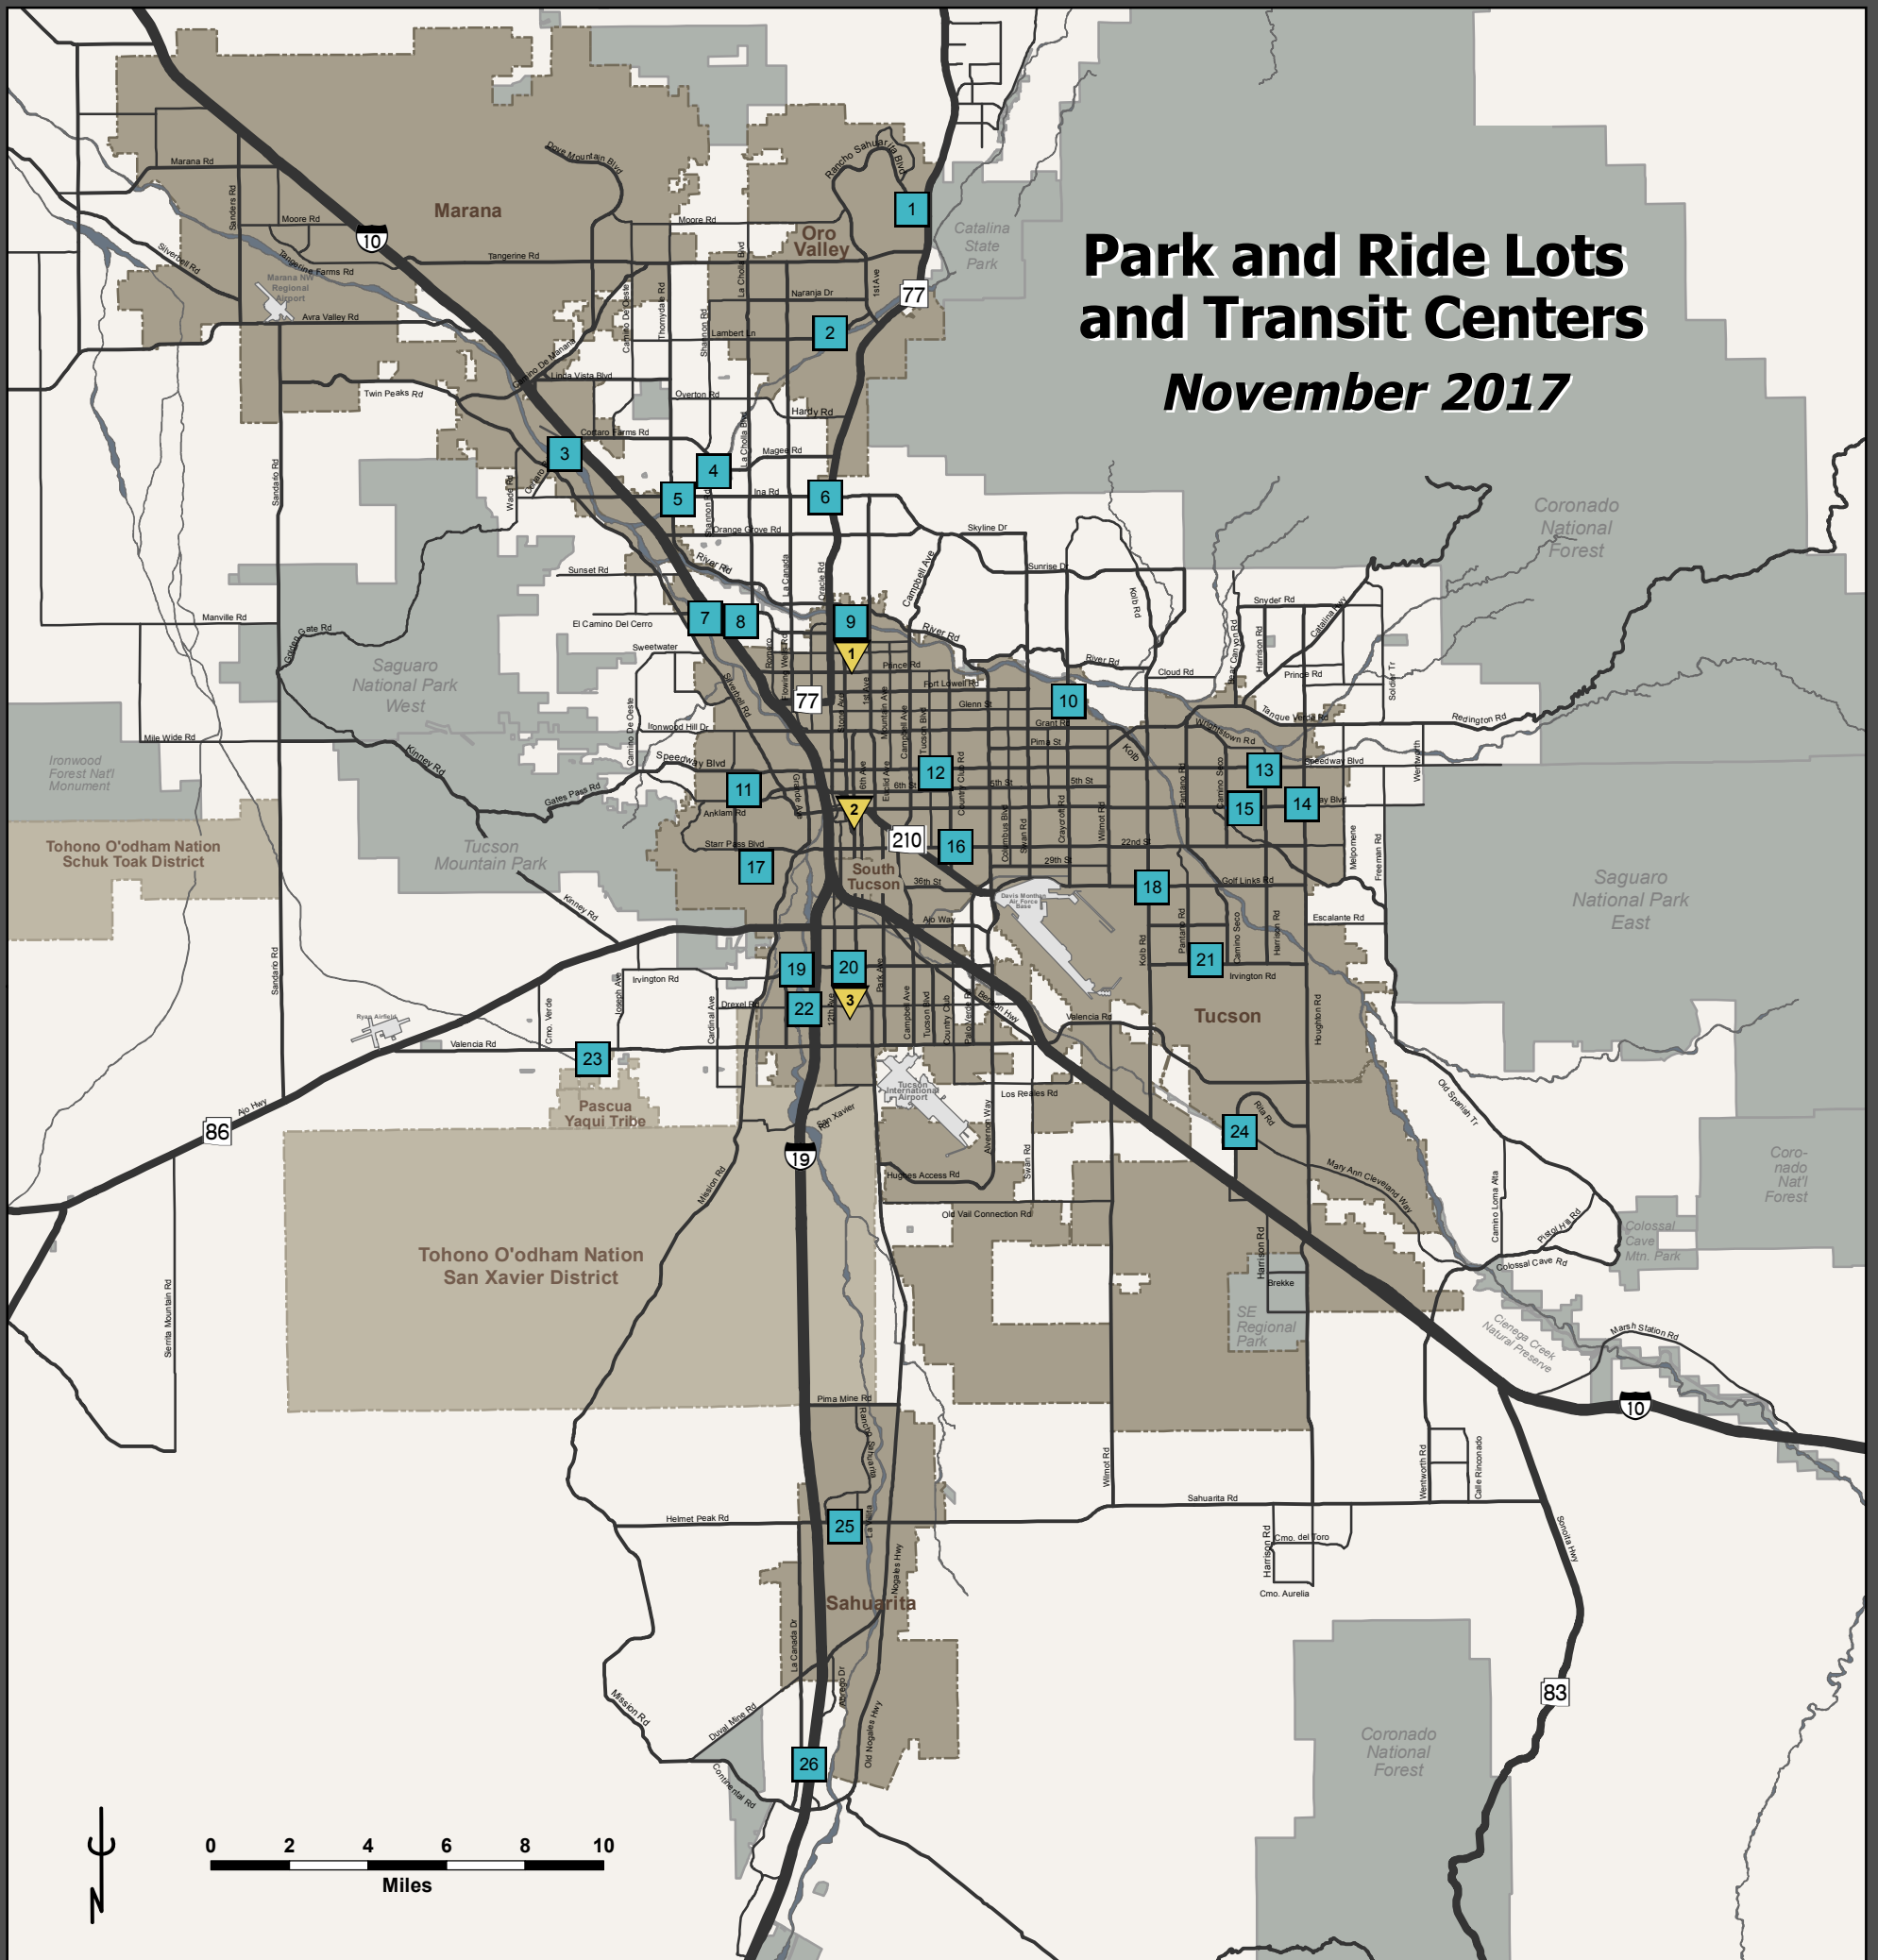

Park and Ride Lots and Transit Centers

November 2017

- 1** Rancho Vistoso - Innovation Park Dr & Rancho Vistoso Blvd
- 2** Cañada del Oro Riverfront Park - Lambert Ln at Riverfront Park
- 3** Marana - Cortaro Rd & AZ Pavilions Dr (SW corner)
- 4** PCC Northwest Campus - Shannon Rd & Campus Park Way (NW lot)
- 5** North Pima Center - Ina Rd & Thornydale Rd (SE corner)
- 6** Ina Rd & Via Ponte (SW corner)
- 7** I-10 & Ruthrauff Rd (NE corner of Westbound Frontage Rd)
- 8** Victory Assembly of God Church - 2561 W. Ruthrauff Rd at Plane Ave
- 9** South of Tohono Tadaí Transit Center - Stone Ave & Wetmore Rd
- 10** Ft Lowell Park - 2900 N. Craycroft Rd at Glenn St
- 11** PCC West Campus - Greasewood Rd & Anklam Rd (NW lot)

- 12** Himmel Park - 1000 N. Tucson Blvd at 1st St
- 13** Speedway Blvd & Harrison Rd (SW corner, Sun Tran lot)
- 14** Broadway & Houghton (NW corner)
- 15** Safeway Center - 8740 E. Broadway Bl at Camino Seco
- 16** Reid Park - 22nd St at Randolph Way
- 17** Archer Neighborhood Center - 1665 S. La Cholla Bl at San Marcos
- 18** Golf Links & Kolb (SE corner, Sun Tran lot)
- 19** Irvington Rd & Santa Cruz River (SW corner, City of Tucson lot)
- 20** Laos Transit Center - 6th Ave & Irvington Rd
- 21** PCC East Campus - Fred Enke Dr & Irvington Rd
- 22** PCC Desert Vista Campus - Drexel Rd & Calle Santa Cruz

- 23** Casino del Sol - AVA Ampitheater parking & Valencia Rd
- 24** Rita Ranch - Old Vail Rd near Rita Rd
- 25** Sahuarita Town Hall - 375 W. Sahuarita Center Wy
- 26** Green Valley Village - 101 S. La Cañada Dr
- 1** Tohono Tadaí Transit Center
- 2** Ronstadt Transit Center
- 3** Roy Laos Transit Center